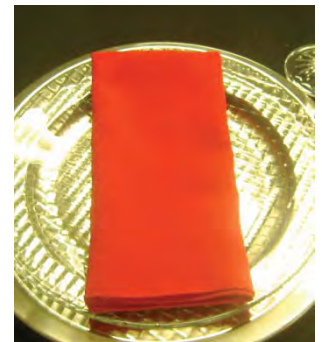

POLYESTER NAPKIN FOLDS

Trifold