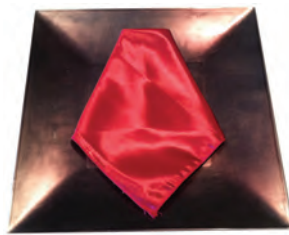

bow tie
(additional \$1.25)

double
silverware pouch
(additional \$1.00)

menu w/ ribbon
(additional \$0.85)

crown
(additional \$0.75)

tulip
(additional \$0.50)

diamond
(additional \$0.50)

cone
(additional \$0.50)

envelope
(additional \$0.50)

cinch
(additional \$0.50)

astoria
(additional \$0.35)

knot
(additional \$0.20)

french
(additional \$0.25)

side menu

triple menu

menu