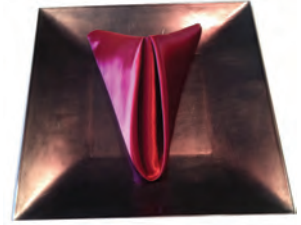

bow tie
(additional \$1.25)

double
silverware pouch
(additional \$1.00)

menu w/ ribbon
(additional \$0.85)

crown
(additional \$0.75)

tulip
(additional \$0.50)

diamond
(additional \$0.50)

cone
(additional \$0.50)

envelope
(additional \$0.50)

cinch
(additional \$0.50)

astoria
(additional \$0.35)

knot
(additional \$0.20)

french
(additional \$0.25)

side menu

triple menu

menu