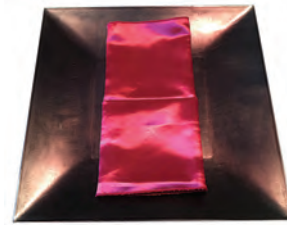

bow tie
(additional \$1.25)

double
silverware pouch
(additional \$1.00)

menu w/ ribbon
(additional \$0.85)

crown
(additional \$0.75)

tulip
(additional \$0.50)

diamond
(additional \$0.50)

cone
(additional \$0.50)

envelope
(additional \$0.50)

cinch
(additional \$0.50)

astoria
(additional \$0.35)

knot
(additional \$0.20)

french
(additional \$0.25)

side menu

triple menu

menu