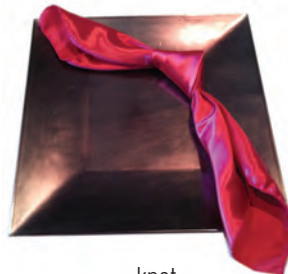

bow tie
(additional \$1.25)

double
silverware pouch
(additional \$1.00)

menu w/ ribbon
(additional \$0.85)

crown
(additional \$0.75)

tulip
(additional \$0.50)

diamond
(additional \$0.50)

cone
(additional \$0.50)

envelope
(additional \$0.50)

cinch
(additional \$0.50)

astoria
(additional \$0.35)

knot
(additional \$0.20)

french
(additional \$0.25)

side menu

triple menu

menu