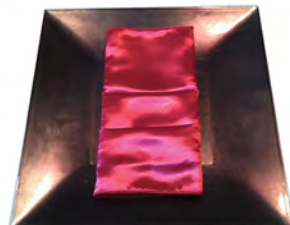

bow tie
(additional \$1.25)

double
silverware pouch
(additional \$1.00)

menu w/ ribbon
(additional \$0.85)

crown
(additional \$0.75)

tulip
(additional \$0.50)

diamond
(additional \$0.50)

cone
(additional \$0.50)

envelope
(additional \$0.50)

cinch
(additional \$0.50)

astoria
(additional \$0.35)

knot
(additional \$0.20)

french
(additional \$0.25)

side menu

triple menu

menu