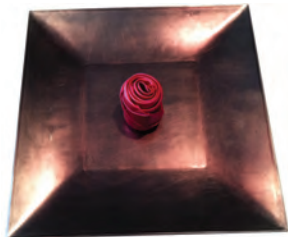

bow tie
(additional \$1.25)

double
silverware pouch
(additional \$1.00)

menu w/ ribbon
(additional \$0.85)

crown
(additional \$0.75)

tulip
(additional \$0.50)

diamond
(additional \$0.50)

cone
(additional \$0.50)

envelope
(additional \$0.50)

cinch
(additional \$0.50)

astoria
(additional \$0.35)

knot
(additional \$0.20)

french
(additional \$0.25)

side menu

triple menu

menu